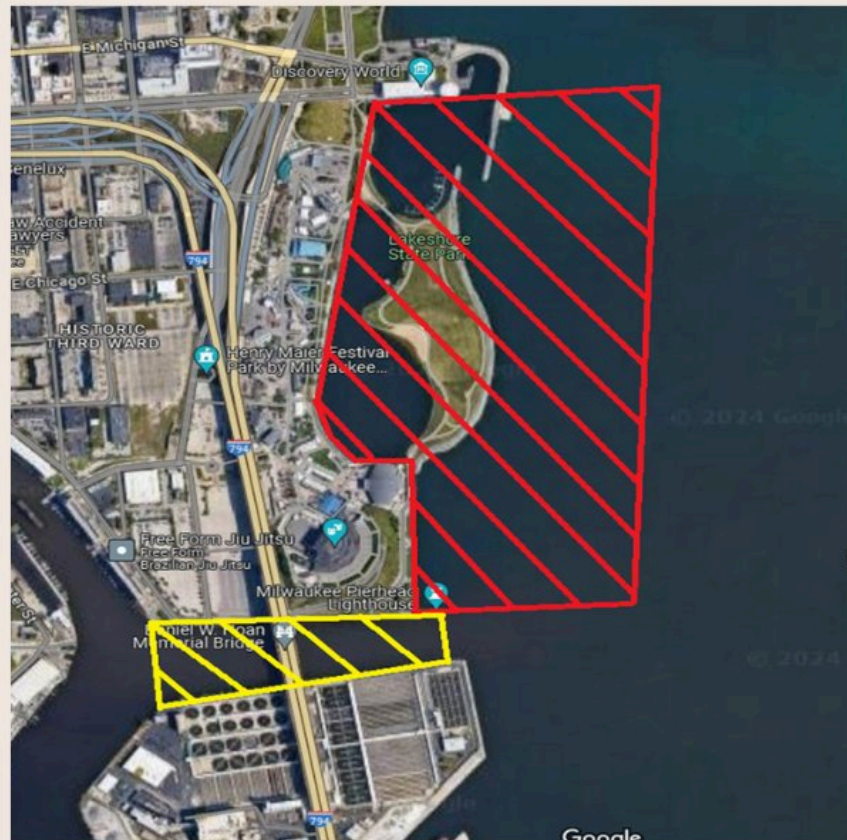

Sunday, July 14: 3 p.m. to 11:59 p.m.

Vessels greater than or equal to 65 feet are prohibited from entry into, transiting, or anchoring within this security zone unless authorized by the USCG Captain of the Port Lake Michigan or a designated representative.

Vessels less than or equal to 64 feet may transit through this security zone but are prohibited from anchoring or loitering; the USCG Captain of the Port Lake Michigan or a designated representative reserves the right to prohibit vessels less than or equal to 64 feet from transiting the security zone as operations dictate.

Maritime Security Zone 1 Red 
Maritime Security Zone 2 Yellow 

Maritime Security Zone 1

Henry Maier Festival Park Lake Shore Park

Saturday, July 13 at 8 a.m. through Sunday, July 14, 11:59 p.m.

**Entry into, transiting,
or anchoring within
this security zone is
prohibited unless
authorized by the
Captain of the Port
Lake Michigan or a
designated
representative.**

Maritime Security Zone 1 Red

Maritime Security Zone 2 Yellow

Republican National Convention
NATIONAL SPECIAL SECURITY EVENT

Port Milwaukee: Maritime Restrictions

‘Summerfest Park’

Saturday, July 13
8 a.m.
through
Sunday, July 14
11:59 p.m.