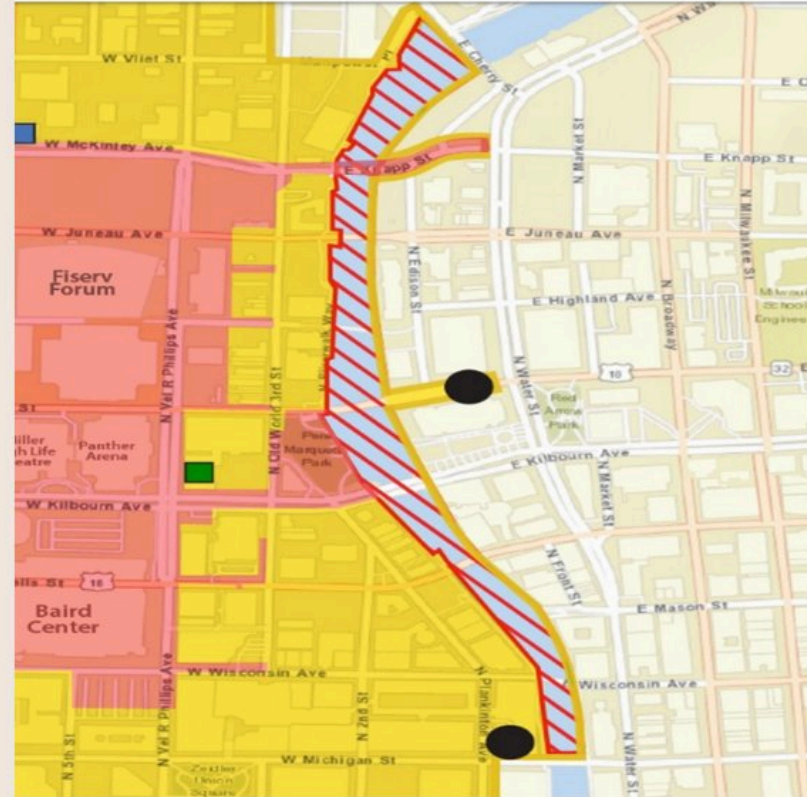

Maritime Security Zone 3

Milwaukee River

Sunday, July 14 at 8 a.m. through Friday, July 19 at 1 a.m.

Impacted Area: Cherry Street to Michigan Street

No commercial or recreational vessel traffic will be permitted.

Road Bridges will remain in the down position.

Privately owned vessels that are docked at the registered owners' places of domicile may transit the river so long as their vessels do not require the raising of road bridges. All vessels must have a pre-assigned placard; see the QR code below for additional details on how to obtain a placard.

All docked vessels may remain stationary. Pedestrian screening is not required to access stationary boats within the maritime security zone.

Maritime Security Zone 3 Red

Maritime Security Zone 2

Hoan Bridge

Sunday, July 14: 3 p.m. to 11:59 p.m.

Vessels greater than or equal to 65 feet are prohibited from entry into, transiting, or anchoring within this security zone unless authorized by the USCG Captain of the Port Lake Michigan or a designated representative.