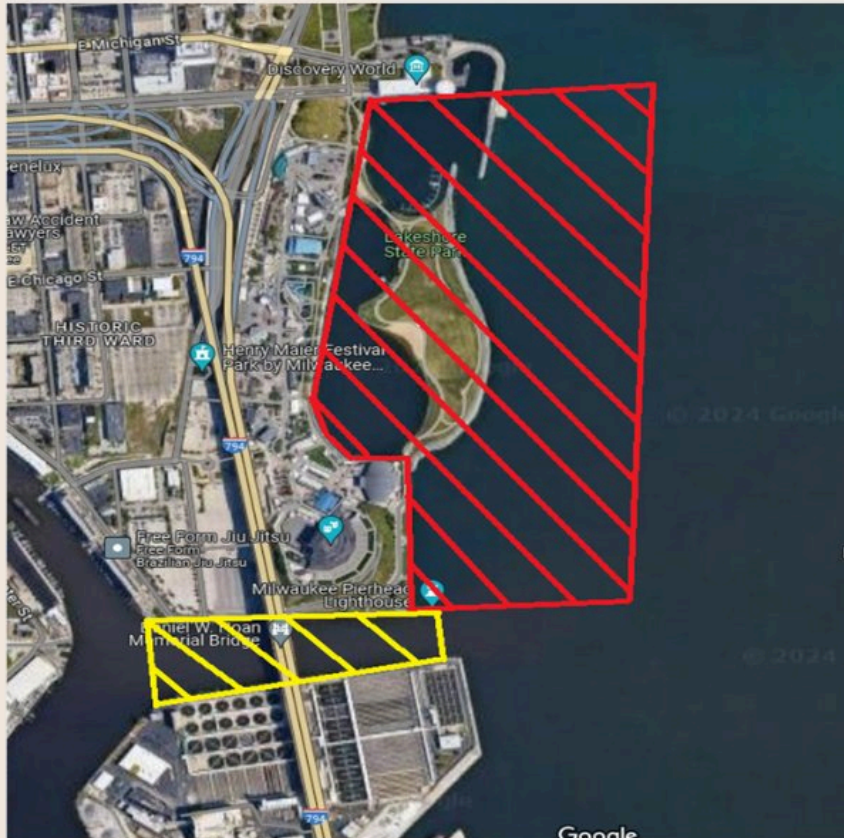

Maritime Security Zone 3

Milwaukee River

Sunday, July 14 at 8 a.m. through Friday, July 19 at 1 a.m.

Impacted Area: Cherry Street to Michigan Street

No commercial or recreational vessel traffic will be permitted.

All docked vessels may remain stationary. Pedestrian screening is not required to access stationary boats within the maritime security zone.

Maritime Security Zone 3 Red

Maritime Security Zone 2

Hoan Bridge

Sunday, July 14: 3 p.m. to 11:59 p.m.

Vessels greater than or equal to 65 feet are prohibited from entry into, transiting, or anchoring within this security zone unless authorized by the USCG Captain of the Port Lake Michigan or a designated representative.

Vessels less than or equal to 64 feet may transit through this security zone but are prohibited from anchoring or loitering; the USCG Captain of the Port Lake Michigan or a designated representative reserves the right to prohibit vessels less than or equal to 64 feet from transiting the security zone as operations dictate.